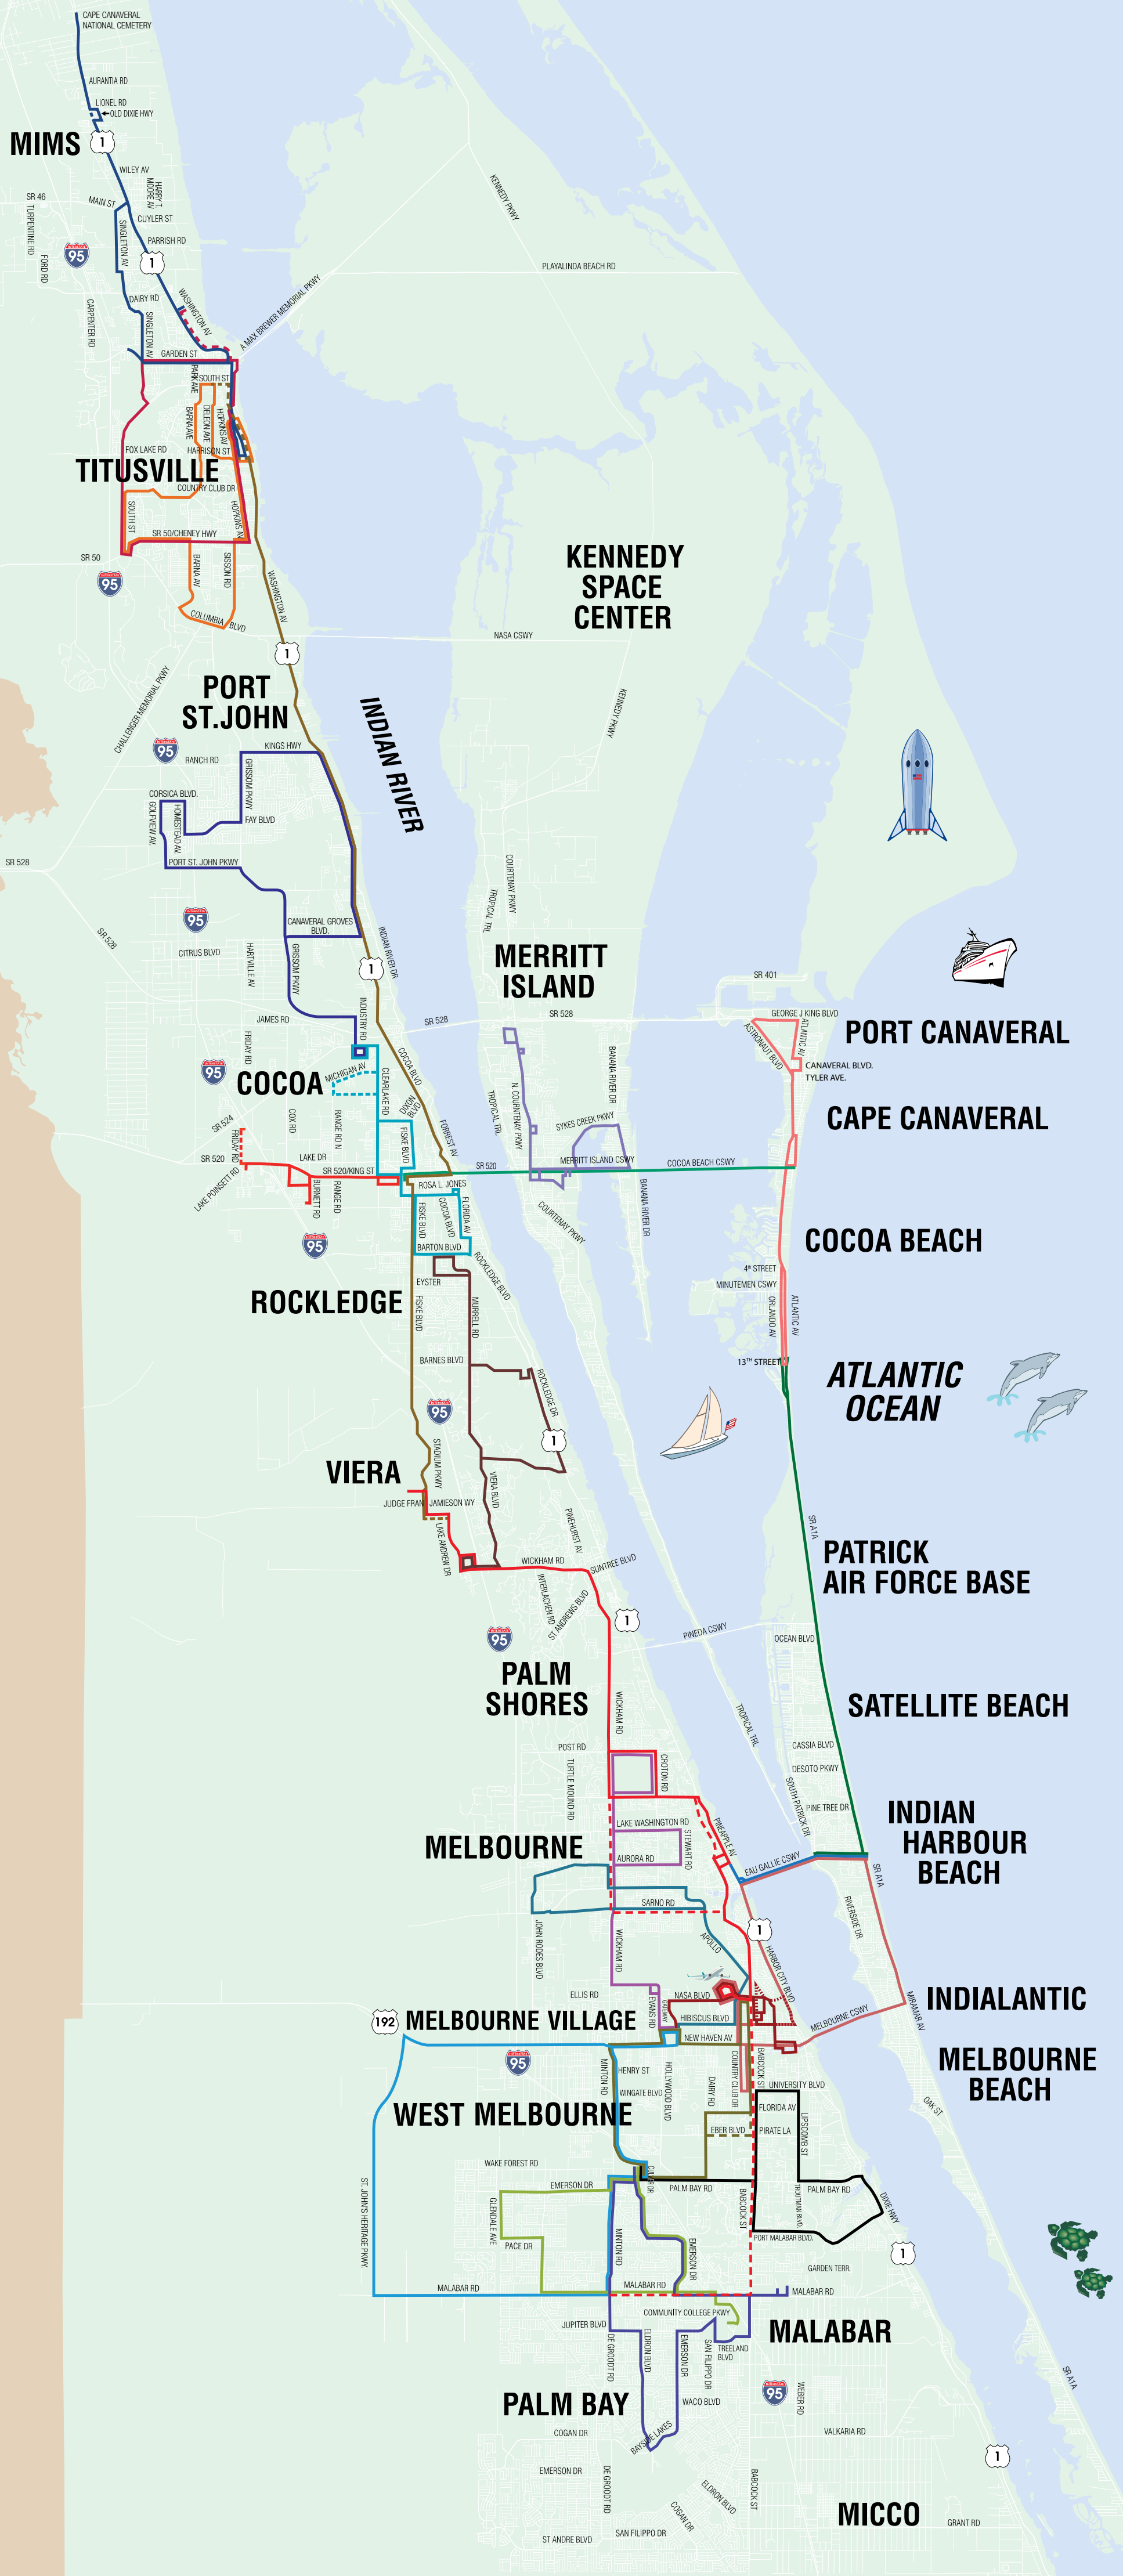

# Brevard County SYSTEM MAP

Effective March 30, 2024

Route 1 – Titusville/Viera

Route 2 – Titusville

Route 3 – Merritt Island

Route 4 – 520 Connector

Route 5 – Titusville/Mims

Route 6 – Cocoa/Rockledge

Route 7 – Rockledge/Viera

Route 8 – West Cocoa

Route 9 – Cape Canaveral/Cocoa Beach

Route 10 – Central Titusville

Route 11 – Port St. John

Route 20 – Heritage-West Melbourne

Route 21 – Downtown Melbourne

Route 22 – South Palm Bay

Route 23 – West Palm Bay

Route 24 – Melbourne

Route 25 – Melbourne/Palm Bay

Route 26 – South Beach

Route 27 – East Palm Bay

Route 28 – North Melbourne

Route 29 – Melbourne/Viera

Route 30 – South Beach Connector

Route 33 – Eau Gallie Arts District

**321Transit.com**

**New Website & App  
Featuring Contactless  
Mobile Ticketing**

**321Transit**

**space  
coast  
AREA TRANSIT**

RideLine 321.633.1878

@321Transit